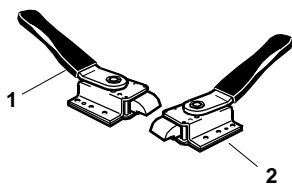

**Sparex Replacement
Massey Ferguson Parts**

**Cab and Related
Components**