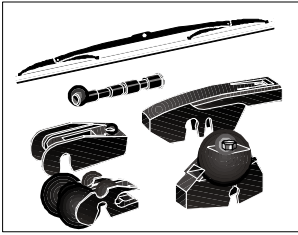

SPAREX No.	DESCRIPTION	EQUIVALENT	TRACTOR MODEL
1	S.41176 Door Handle - LH Internal (Hole Spacings: 13/16"x 13/16"x 2")		
2	S.41175 Door Handle - RH Internal (Hole Spacings: 13/16"x 13/16"x 2")		
3	S.41174 Door Handle - LH/RH- External (Hole Spacing: 1 3/4")		
4	S.04155 Mirror Head - Convex (6.3/4"x 10.5/8")	1894396M91	MF 550, 565, 575, 590, 1200 (Will fit most 9/16" - 11/16" mirror arms)
4	S.14438 Mirror Head - Convex (8.1/2"x 10.7/16")	3512336M91	MF Industrial 50H/HX, 60H (Will fit most 5/8" - 3/4" mirror arms)
4	S.51182 Mirror Head - Convex (6.3/4"x 9")		Various Models (Will fit most 3/4" mirror arms)
5	S.04161 Mirror Arm - Less Mirror Head (5/8" Dia)	1871946M91	MF 550, 565, 575, 590, 1200
6	S.19771 Wiper Blade (12" / 300mm)		Supplied with adaptors to fit most applications
6	S.19774 Wiper Blade (16"/410mm)		Supplied with adaptors to fit most applications
6	S.19775 Wiper Blade (18"/460mm)		Supplied with adaptors to fit most applications
6	S.19776 Wiper Blade (19"/480mm)		Supplied with adaptors to fit most applications
6	S.19777 Wiper Blade (20"/510mm)		Supplied with adaptors to fit most applications
6	S.19778 Wiper Blade (22"/560mm)		Supplied with adaptors to fit most applications
6	S.19779 Wiper Blade (24"/610mm)		Supplied with adaptors to fit most applications
7	S.05754 Standard Range Wiper Motor - 12 Volt - 4 Watt - 110° (A=3 5/32", B=2 3/4")		
8	S.03892 Wiper Arm & Blade (12") 2 pcs		4 Watt Motor
8	S.04809 Wiper Arm & Blade (16") 2 pcs		4 Watt Motor
9	S.42311 Wiper Motor - 115° (Stationary Windshield)	3900628M2	MF (375, 383, 390, 390T, SN B18009>), 393, 396, (398 SN B18009>), (399 w/ 1006.6 Eng)
10	S.42312 Wiper Motor - 105° (Opening Windshield)	3901103M1	MF (375, 390, 390T, 398, SN B18009>)
11	S.14551 Engine Stop Cable w/ red "Pull to Stop" handle Fixing Nut Included (A=7/16", B=77")		Universal
11	S.41847 Engine Stop Cable (A=1/2", B=39") Fixing Nut Included	3597064M92	Universal
11	S.41840 Engine Stop Cable (A=1/2", B=50") Fixing Nut Included	3597065M91	Universal

These parts are Sparex parts and are not manufactured by the Original Equipment Manufacturer. Original Manufacturers names, part numbers and descriptions are quoted for reference purposes only and are not intended to indicate that our replacement parts are made by the Original Equipment Manufacturer.