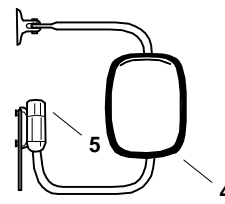

**Sparex Replacement  
Massey Ferguson Parts**

**Cab and Related  
Components**

SPAREX No.	DESCRIPTION	EQUIVALENT	TRACTOR MODEL
1	<b>S.41176</b> Door Handle - LH Internal (Hole Spacings: 13/16"x 13/16"x 2")		
2	<b>S.41175</b> Door Handle - RH Internal (Hole Spacings: 13/16"x 13/16"x 2")		
3	<b>S.41174</b> Door Handle - LH/RH- External (Hole Spacing: 1 3/4")		
4	<b>S.04155</b> Mirror Head - Convex (6.3/4"x 10.5/8")	1894396M91	<b>MF 550, 565, 575, 590, 1200</b> (Will fit most 9/16" - 11/16" mirror arms)
4	<b>S.14438</b> Mirror Head - Convex (8.1/2"x 10.7/16")	3512336M91	<b>MF Industrial 50H/HX, 60H</b> (Will fit most 5/8" - 3/4" mirror arms)
4	<b>S.51182</b> Mirror Head - Convex (6.3/4"x 9")		<b>Various Models</b> (Will fit most 3/4" mirror arms)
5	<b>S.04161</b> Mirror Arm - Less Mirror Head (5/8" Dia)	1871946M91	<b>MF 550, 565, 575, 590, 1200</b>
6	<b>S.19771</b> Wiper Blade (12" / 300mm)		Supplied with adaptors to fit most applications
6	<b>S.19774</b> Wiper Blade (16"/410mm)		Supplied with adaptors to fit most applications
6	<b>S.19775</b> Wiper Blade (18"/460mm)		Supplied with adaptors to fit most applications
6	<b>S.19776</b> Wiper Blade (19"/480mm)		Supplied with adaptors to fit most applications
6	<b>S.19777</b> Wiper Blade (20"/510mm)		Supplied with adaptors to fit most applications
6	<b>S.19778</b> Wiper Blade (22"/560mm)		Supplied with adaptors to fit most applications
6	<b>S.19779</b> Wiper Blade (24"/610mm)		Supplied with adaptors to fit most applications
7	<b>S.05754</b> Standard Range Wiper Motor - 12 Volt - 4 Watt - 110° (A=3 5/32", B=2 3/4")		
8	<b>S.03892</b> Wiper Arm & Blade (12") 2 pcs		4 Watt Motor
8	<b>S.04809</b> Wiper Arm & Blade (16") 2 pcs		4 Watt Motor
9	<b>S.42311</b> Wiper Motor - 115° (Stationary Windshield)	3900628M2	<b>MF (375, 383, 390, 390T, SN B18009&gt;), 393, 396,</b> (398 SN B18009>), (399 w/ 1006.6 Eng)
10	<b>S.42312</b> Wiper Motor - 105° (Opening Windshield)	3901103M1	<b>MF (375, 390, 390T, 398, SN B18009&gt;)</b>
11	<b>S.14551</b> Engine Stop Cable w/ red "Pull to Stop" handle Fixing Nut Included (A=7/16", B=77")		Universal
11	<b>S.41847</b> Engine Stop Cable (A=1/2", B=39") Fixing Nut Included	3597064M92	Universal
11	<b>S.41840</b> Engine Stop Cable (A=1/2", B=50") Fixing Nut Included	3597065M91	Universal