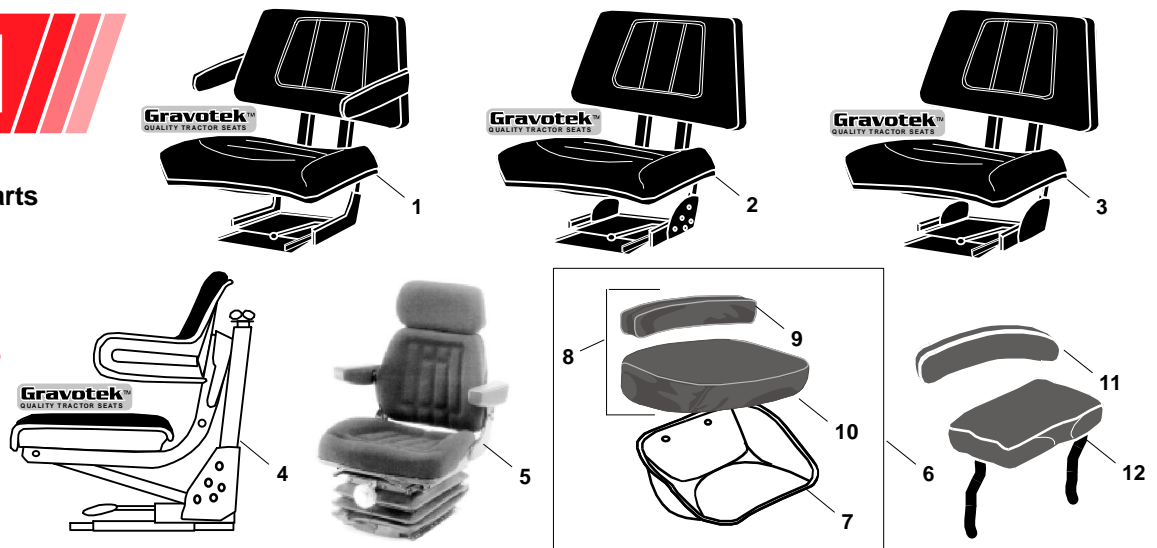

MF11

Sparex Replacement
Massey Ferguson Parts

Seats and Related Components

SPAREX No.	DESCRIPTION	EQUIVALENT	TRACTOR MODEL
1	S.61330 Gravotek™ Quality Suspension Seat - Black Fully Assembled, Sliding Base, Flat Mounting, Height Adjustment Flip-up Armrests, Seat Belt Mounting		
2	S.61344 Gravotek™ Quality Suspension Seat - Black Fully Assembled, Flat Back Sliding Base, Flat & Angled Mounting, Seat Belt Mounting		
3	S.07000 Gravotek™ Quality Suspension Seat - Black Fully Assembled, Flat Back, Sliding Base, Flat Mounting, Seat Belt Mounting		
4	S.61341 Gravotek™ Quality Suspension Seat - Black Fully Assembled, Sliding Base, Flat & Angled Mounting, Seat Belt Mounting Back Cushion S.71479, Seat Cushion S.71480		
4	S.61342 Gravotek™ Quality Suspension Seat - Yellow Fully Assembled, Sliding Base, Flat & Angled Mounting, Seat Belt Mounting Back Cushion S.71482, Seat Cushion S.71484		
4	S.71471 Quality Suspension Seat - Black Fully Assembled, Sliding Base, Flat Mounting, Height Adjustment Back Cushion S.71479, Seat Cushion S.71480		
5	S.71650 Cloth Cab Seat - Manual Adjuster Sliding Base, Flat Mount, Reclining Back Rest, Adjustable Arms, Black		
5	S.71659 Cloth Cab Seat - 12 v Air Compressor Sliding Base, Flat Mount, Reclining Back Rest, Adjustable Arms, Black		
6	S.61390 Seat Assembly - Metal Seat Pan & Cushions Includes S.61144 & S.00610		
7	S.61144 Metal Seat Pan - Black Primer	181313M93	MH50, MF35,50, 65, 85, 88, 98, 135, 150, 165, 230, 235, 240, 245, 250, 265, 283, 333, 444, 555, Ind. 20, 20C, 20D, 30, 30B, 30D, 30E, 31, 40, 40B, 50, 50A, 50C, 200 Series 2135, 2200, 3165
8	S.00610 Grey Cushion Assembly Includes Backrest & Cushion		
9	S.00611 Backrest Cushion (Includes Metal Plate)		
10	S.00612 Seat Cushion		
11	S.60038 Backrest Cushion - Grey	1043314M92	MF 150, 165, 175, 180 Early Production
12	S.60039 Seat Cushion - Grey	1050547M92	MF 150, 165, 175, 180 Early Production

These parts are Sparex parts and are not manufactured by the Original Equipment Manufacturer. Original Manufacturers names, part numbers and descriptions are quoted for reference purposes only and are not intended to indicate that our replacement parts are made by the Original Equipment Manufacturer.