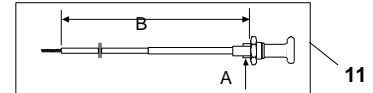

SPAREX No.	DESCRIPTION	EQUIVALENT	TRACTOR MODEL
1	S.41176 Door Handle - LH Internal (Hole Spacings: 13/16"x 13/16"x 2")		
2	S.41175 Door Handle - RH Internal (Hole Spacings: 13/16"x 13/16"x 2")		
3	S.41174 Door Handle - LH/RH- External (Hole Spacing: 1 3/4")		
4	S.04155 Mirror Head - Convex (6.3/4"x 10.5/8")	1894396M91	MF 550, 565, 575, 590, 1200 (Will fit most 9/16" - 11/16" mirror arms)
4	S.14438 Mirror Head - Convex (8.1/2"x 10.7/16")	3512336M91	MF Industrial 50H/HX, 60H (Will fit most 5/8" - 3/4" mirror arms)
4	S.51182 Mirror Head - Convex (6.3/4"x 9")		Various Models (Will fit most 3/4" mirror arms)
5	S.04161 Mirror Arm - Less Mirror Head (5/8" Dia)	1871946M91	MF 550, 565, 575, 590, 1200
6	S.19771 Wiper Blade (12" / 300mm)		Supplied with adaptors to fit most applications
6	S.19774 Wiper Blade (16"/410mm)		Supplied with adaptors to fit most applications
6	S.19775 Wiper Blade (18"/460mm)		Supplied with adaptors to fit most applications
6	S.19776 Wiper Blade (19"/480mm)		Supplied with adaptors to fit most applications
6	S.19777 Wiper Blade (20"/510mm)		Supplied with adaptors to fit most applications
6	S.19778 Wiper Blade (22"/560mm)		Supplied with adaptors to fit most applications
6	S.19779 Wiper Blade (24"/610mm)		Supplied with adaptors to fit most applications
7	S.05754 Standard Range Wiper Motor - 12 Volt - 4 Watt - 110° (A=3 5/32", B=2 3/4")		
8	S.03892 Wiper Arm & Blade (12") 2 pcs		4 Watt Motor
8	S.04809 Wiper Arm & Blade (16") 2 pcs		4 Watt Motor
9	S.42311 Wiper Motor - 115° (Stationary Windshield)	3900628M2	MF (375, 383, 390, 390T, SN B18009>), 393, 396, (398 SN B18009>), (399 w/ 1006.6 Eng)
10	S.42312 Wiper Motor - 105° (Opening Windshield)	3901103M1	MF (375, 390, 390T, 398, SN B18009>)
11	S.14551 Engine Stop Cable w/ red "Pull to Stop" handle Fixing Nut Included (A=7/16", B=77")		Universal
11	S.41847 Engine Stop Cable (A=1/2", B=39") Fixing Nut Included	3597064M92	Universal
11	S.41840 Engine Stop Cable (A=1/2", B=50") Fixing Nut Included	3597065M91	Universal

These parts are Sparex parts and are not manufactured by the Original Equipment Manufacturer. Original Manufacturers names, part numbers and descriptions are quoted for reference purposes only and are not intended to indicate that our replacement parts are made by the Original Equipment Manufacturer.