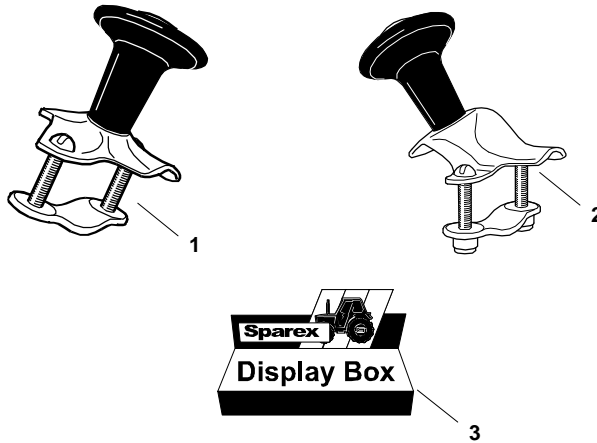

MF11

Sparex Replacement
Massey Ferguson Parts

Wheel Spinners

SPAREX No.	DESCRIPTION	EQUIVALENT	TRACTOR MODEL
1	S.52091 Wheel Spinners - Red, Wooden, Non-Ball Bearing		Standard & Deep Dish Steering Wheels Order 12 Spinners, Receive Free Display Box
1	S.52092 Wheel Spinners - Aluminum, Ball Bearing		Standard & Deep Dish Steering Wheels Order 12 Spinners, Receive Free Display Box
1	S.60918 Wheel Spinners - Black, Vinyl Covered, Ball Bearing		Standard & Deep Dish Steering Wheels Order 12 Spinners, Receive Free Display Box
1	S.60919 Wheel Spinners - Red, Vinyl Covered, Ball Bearing		Standard & Deep Dish Steering Wheels Order 12 Spinners, Receive Free Display Box
1	S.60922 Wheel Spinners - Yellow, Vinyl Covered, Ball Bearing		Standard & Deep Dish Steering Wheels Order 12 Spinners, Receive Free Display Box
1	S.00626 Wheel Spinners - 15°		Standard & Deep Dish Steering Wheels
2	S.00644 Wheel Spinners - 30°		Standard & Deep Dish Steering Wheels
3	S.00628 Wheel Spinners - Display Box 10 x15° Spinners		Standard & Deep Dish Steering Wheels
3	S.00614 Wheel Spinners - Display Box 5 x 15°, 5 x 30° Spinners		Standard & Deep Dish Steering Wheels

These parts are Sparex parts and are not manufactured by the Original Equipment Manufacturer. Original Manufacturers names, part numbers and descriptions are quoted for reference purposes only and are not intended to indicate that our replacement parts are made by the Original Equipment Manufacturer.