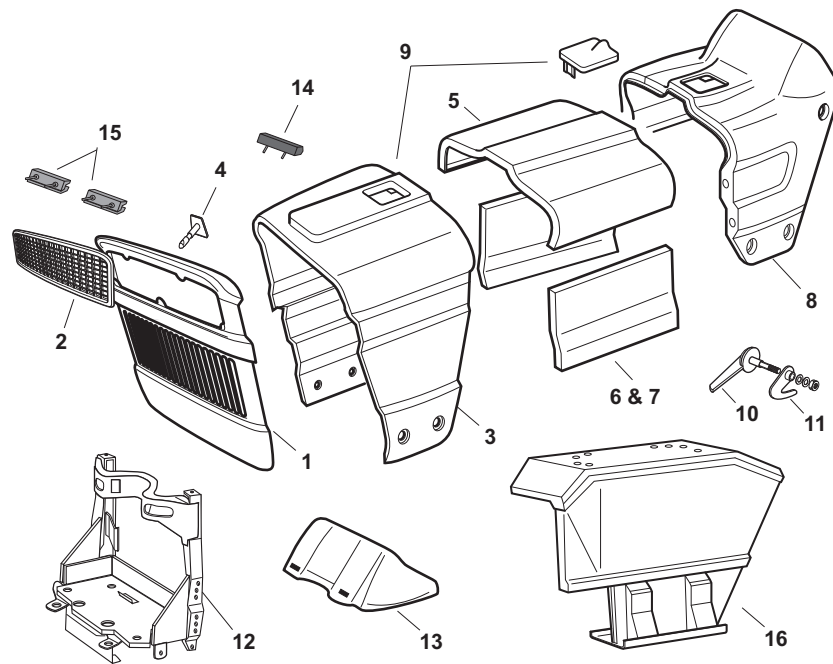

Sparex Replacement Parts - Long

Grills, Hoods, Panels, Manuals and Related Components

LONG

Service Manual
360 Series
460 Series
510 Series

17

LONG

Service Manual
560 Series
610 Series

18

SPAREX No.	DESCRIPTION	EQUIVALENT	TRACTOR MODEL	
1	S.60242	Grill	TX11128	350, 445, 445DT, 445SD
2	S.60440	Screen - Upper	TX11142	350, 445, 445DT, 445SD
3	S.60441	Cowl - Front	TX11129	350, 445, 445DT, 445SD
4	S.62289	Grill Pin	TX11145	350, 445, 445DT, 445SD
5	S.62460	Hood	TX11130	350, 445, 445DT, 445SD
6	S.66501	Side Panel - RH	TX11132	350, 445, 445DT, 445SD
7	S.66502	Side Panel - LH	TX11131	350, 445, 445DT, 445SD
8	S.62466	Cowl - Rear	TX11134	350, 445, 445DT, 445SD
9	S.62459	Lid - Fuel/Radiator	TX11138	350, 445, 445DT, 445SD
10	S.63371	Handle	TX11152	350, 445, 445DT, 445SD
11	S.66503	Latch	TX11137	350, 445, 445DT, 445SD
12	S.58958	Battery Support	TX11139	350, 445, 445DT, 445SD
13	S.67269	Instrument Panel Housing - Plastic	TX12268	260C, 310, 310DT, 310C, 320, 360, 360C, 460, 460DT, 460SD, 460V, 510, 510DT, 550, 550DT, 560, 560DT, 560DTE, 610, 610DT, 610DTE, 610C, 2310, 2260
14	S.67263	Hood Pad - Rubber	TX11161	350, 445, 445DT, 445SD, 445V
15	S.67262	Grill Pad - Rubber	TX11157	350, 445, 445DT, 445SD, 445V
16	S.62469	Fender - RH	TX15049	460, 460DT, 460SD, 510, 510DT, 2510, 2510DTC, 2510SD, 2510SD-DTC, 2610, 2610DTC, 2610SD, 2610SD-DTC, 2360, 2360DTC, 2460, 2460SD, 2460SD-DTC
16	S.62470	Fender - LH	TX15048	460, 460DT, 460SD, 510, 510DT, 2510, 2510DTC, 2510SD, 2510SD-DTC, 2610, 2610DTC, 2610SD, 2610SD-DTC, 2360, 2360DTC, 2460, 2460SD, 2460SD-DTC
17	S.07069	Service Manual		360, 460, 460DT, 460SD, 460V, 510, 510DT (2-4 WD)
18	S.07070	Service Manual		560, 560DT, 560DTE, 610, 610DT, 610DTE, 610C