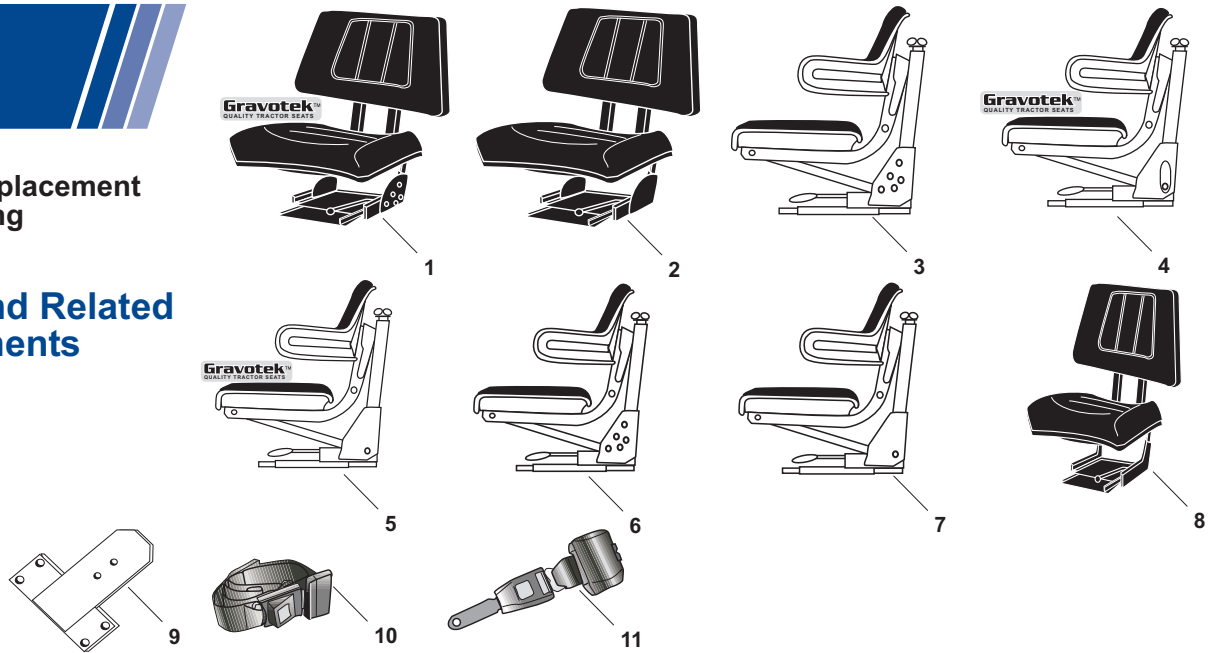

Sparex Replacement Parts - Long

Seats and Related Components

SPAREX No.	DESCRIPTION	EQUIVALENT	TRACTOR MODEL
1	S.61344 Quality Suspension Seat - Black Fully Assembled, Flat Back, Sliding Base Flat & Angled Mounting, Mounting for Seat Belts		
2	S.07000 Quality Suspension Seat - Black Fully Assembled, Flat Back, Sliding Base , Flat Mounting, Mounting for Seat Belt		
3	S.61341 Quality Suspension Seat - Black Fully Assembled, Sliding Base, Flat & Angled Mounting, Mounting for Seat Belt		
4	S.71471 Quality Suspension Seat - Black Fully Assembled, Sliding Base, Flat Mounting, Height Adjustment		
5	S.60700 Quality Suspension Seat - Black Fully Assembled, Sliding Base, Flat Mount		
6	S.71838 Value Line Seat - Black Assembled, Sliding Base Flat or Angled Mount		
7	S.61499 Value Line Seat - Black Unassembled, Sliding Base, Flat Mount		
8	S.61476 Narrow Suspension Seat - Black (15" Wide) Fully Assembled, Sliding Base, Flat Mount		
9	S.59089 Seat Adaptor - Adapts flat mounted suspension seats. Recommended for sliding base seats.		Use to Adapt Sparex seats to Long Tractors
10	S.01540 Seat Belt w/ Bolts - 2 pc Kit (56")		
11	S.01542 Retractable Seat Belt w/ Bolts - 2 pc Kit (47 1/2")		