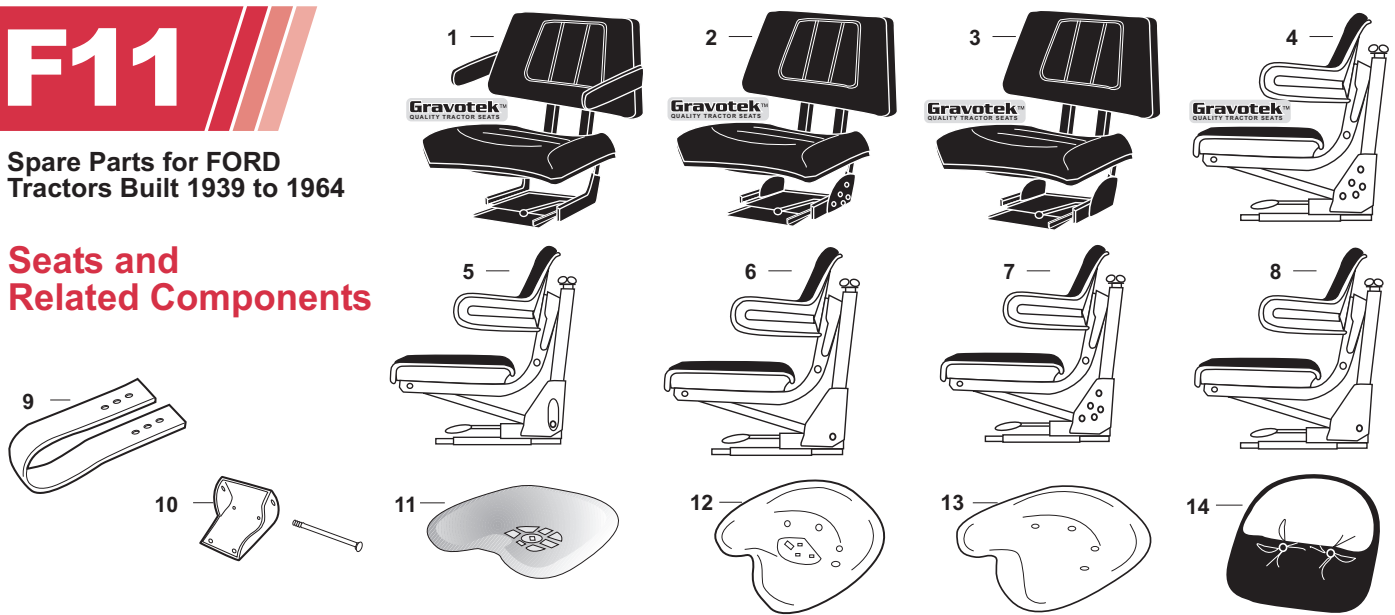

F11

Spare Parts for FORD Tractors Built 1939 to 1964

Seats and Related Components

SPAREX No.	DESCRIPTION	EQUIVALENT	TRACTOR MODEL
1	S.61330 Quality Suspension Seat - Black Fully Assembled • Sliding Base • Flat Mount Height Adjustment • Flip-up Armrests • Mounting for Seat Belts		
2	S.61344 Quality Suspension Seat - Black Fully Assembled • Flat Back • Sliding Base Flat & Angled Mount • Mounting for Seat Belts		
3	S.07000 Quality Suspension Seat - Black Fully Assembled • Flat Back • Sliding Base Flat Mount • Mounting for Seat Belt		
3	S.61613 Quality Suspension Seat - Blue Fully Assembled • Flat Back • Sliding Base Flat Mount • Mounting for Seat Belt		
4	S.61341 Quality Suspension Seat - Black Fully Assembled • Sliding Base Flat & Angled Mount • Mounting for Seat Belt		
4	S.61342 Quality Suspension Seat - Yellow Fully Assembled • Sliding Base Flat & Angled Mount • Mounting for Seat Belt		
4	S.61343 Quality Suspension Seat - Blue Fully Assembled • Sliding Base Flat & Angled Mount • Mounting for Seat Belt		
5	S.71471 Quality Suspension Seat - Black • Fully Assembled Sliding Base • Flat Mount • Height Adjustment		
6	S.60700 Quality Suspension Seat - Black • Fully Assembled Sliding Base • Flat Mount		
7	S.71838 Economy Suspension Seat - Black • Fully Assembled Sliding Base • Flat or Angled Mount		
8	S.61499 Economy Suspension Seat - Black • Unassembled Sliding Base • Flat Mount		
8	S.60753 Economy Suspension Seat - Blue • Unassembled Sliding Base • Flat Mount		
9	S.61516 Seat Spring	9N404	2N, 9N
10	S.61557 Hinge & Bolt - Flip-over Seat	NCA436A 86531095	8N, NAA, Jubilee, 600, 700, 800, 900, 601, 701, 801, 901, 2000, 4000
11	S.71478 Seat Pan (9/16" square hole) Shallow Pan		2N, 9N
12	S.61598 Seat Pan (9/16" square hole) Deep Pan	9N400	2N, 9N
13	S.61599 Flip-over Seat Pan	C5NN400AE	8N, NAA, Jubilee, 600, 700, 800, 900, 601, 701, 801, 901, 2000, 4000
14	S.52664 Vinyl Seat Cushions - Small=19" - Red & White		Old style metal seat pans (w/ solid foam)
14	S.52665 Vinyl Seat Cushions - Small=19" - Blue & White		Old style metal seat pans (w/ solid foam)
14	S.52666 Vinyl Seat Cushions - Small=19" - Black		Old style metal seat pans (w/ solid foam)