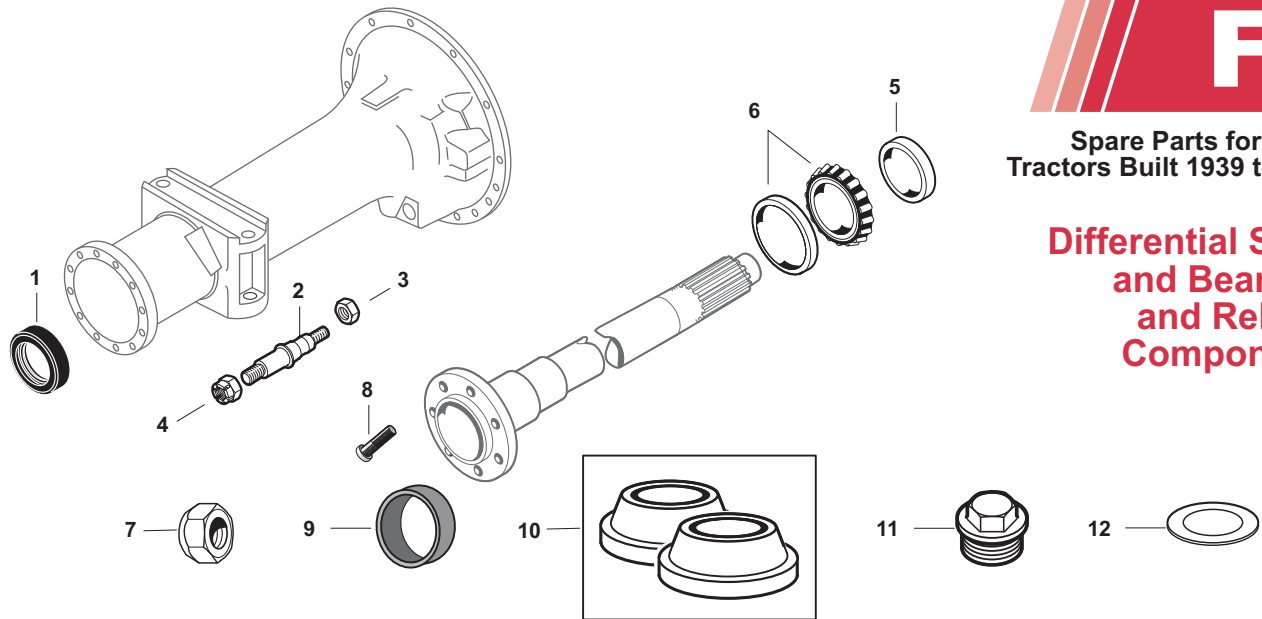

Differential Lock and Related Components

SPAREX No.	DESCRIPTION	EQUIVALENT	TRACTOR MODEL
1	S.66266 Spider	E1NN4211AB C5NN4211B	Dexta, Super Dexta
2	S.66267 Pinion - Gear	E1ADDN4213B	Dexta, Super Dexta, (Fordson Major, Power Major, Super Major 11/60-12/64)
3	S.66271 Thrust Washer	508E4230A	Dexta, Super Dexta, (Fordson Major, Power Major, Super Major 11/60-64)
4	S.66270 Thrust Washer	957E4228	Dexta, Super Dexta (11/61-64)
5	S.66279 Adaptor - Differential Lock	E186EB9	Super Dexta
6	S.66280 Spring	E188EB9	Super Dexta
7	S.66282 Fork - Differential Lock	C5NN4N053A	Super Dexta
8	S.41455 Bearing and Cup - Differential	NDA4221A NDA4222A	600, 700, 800, 900, 601, 701, 801, 901, 2000, 4000

Differential Seals and Bearings and Related Components

SPAREX No.	DESCRIPTION	EQUIVALENT	TRACTOR MODEL
1	S.41417 Inner Seal	957E4233B	Dexta, Super Dexta
2	S.66273 Shaft - Lower Link	NCA563C	8N, NAA, Jubilee, 600, 800, 601, 801, 2000, 4000
3	S.08933 Nut - 5/8" Slotted - Outer		8N, NAA, Jubilee, 600, 800, 601, 801, 2000, 4000
4	S.40213 Nut - 3/4" Slotted - Inner		8N, NAA, Jubilee, 600, 800, 601, 801, 2000, 4000
5	S.41407 Axle Collar	9N4124	9N, 2N
5	S.66275 Axle Collar	NCA4132A	600, 800, 601, 801, 2000, 4000 (All Purpose Only)
6	S.18516 Bearing & Cup (#3720/3780)	9N4222 2N4221	9N, 2N, 8N, NAA, Jubilee,
6	S.65478 Bearing & Cup Assembly (Cone/Roller #387, Cup #382)	E18EB9 E19EB9	Dexta, Super Dexta
7	S.01754 Lug Nut	8N1134 86531375	8N, NAA, Jubilee, 600, 700, 800, 900, 601, 701, 801, 901, 2000, 4000, Dexta, Super Dexta
7	S.01060 Lug Nut	D3NN1120B	Fordson Major, Power Major, Super Major
8	S.01600 Stud	C5NN1N118J	Fordson Major, Power Major, Super Major
9	S.66741 Hub Spacer - Rear Axle (Replaces Cork Spacer)	8N4284	8N, NAA, Jubilee
10	S.61512 Sure Seal - Pkg of 2 (Rear Axle Seals)		9N, 2N
11	S.60340 Differential Filler Plug	9N7010	NAA, Jubilee, 600, 700, 800, 900, 601, 701, 801, 901, 2000, 4000
12	S.61323 Gasket	8N7011	9N, 2N, 8N, NAA, 600, 700, 800, 900, 601, 701, 801, 901, 2000, 4000