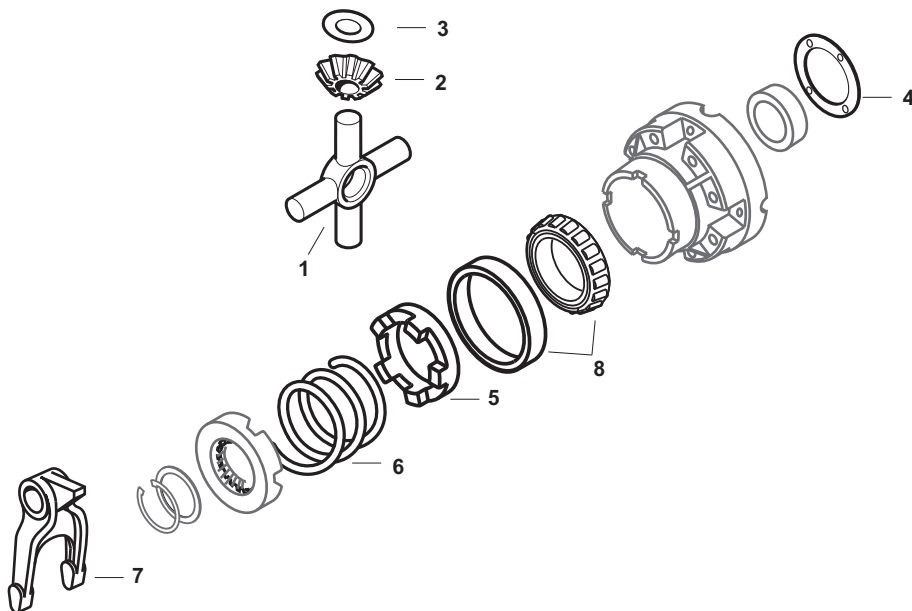

Differential Lock and Related Components

SPAREX No.	DESCRIPTION	EQUIVALENT	TRACTOR MODEL
1	S.66266 Spider	E1NN4211AB C5NN4211B	Dexta, Super Dexta
2	S.66267 Pinion - Gear	E1ADDN4213B	Dexta, Super Dexta, (Fordson Major, Power Major, Super Major 11/60-12/64)
3	S.66271 Thrust Washer	508E4230A	Dexta, Super Dexta, (Fordson Major, Power Major, Super Major 11/60-64)
4	S.66270 Thrust Washer	957E4228	Dexta, Super Dexta (11/61-64)
5	S.66279 Adaptor - Differential Lock	E186EB9	Super Dexta
6	S.66280 Spring	E188EB9	Super Dexta
7	S.66282 Fork - Differential Lock	C5NN4N053A	Super Dexta
8	S.41455 Bearing and Cup - Differential	NDA4221A NDA4222A	600, 700, 800, 900, 601, 701, 801, 901, 2000, 4000

Differential Seals and Bearings and Related Components

SPAREX No.	DESCRIPTION	EQUIVALENT	TRACTOR MODEL
1	S.41417 Inner Seal	957E4233B	Dexta, Super Dexta
2	S.66273 Shaft - Lower Link	NCA563C	8N, NAA, Jubilee, 600, 800, 601, 801, 2000, 4000
3	S.08933 Nut - 5/8" Slotted - Outer		8N, NAA, Jubilee, 600, 800, 601, 801, 2000, 4000
4	S.40213 Nut - 3/4" Slotted - Inner		8N, NAA, Jubilee, 600, 800, 601, 801, 2000, 4000
5	S.41407 Axle Collar	9N4124	9N, 2N
5	S.66275 Axle Collar	NCA4132A	600, 800, 601, 801, 2000, 4000 (All Purpose Only)
6	S.18516 Bearing & Cup (#3720/3780)	9N4222 2N4221	9N, 2N, 8N, NAA, Jubilee,
6	S.65478 Bearing & Cup Assembly (Cone/Roller #387, Cup #382)	E18EB9 E19EB9	Dexta, Super Dexta
7	S.01754 Lug Nut	8N1134 86531375	8N, NAA, Jubilee, 600, 700, 800, 900, 601, 701, 801, 901, 2000, 4000, Dexta, Super Dexta
7	S.01060 Lug Nut	D3NN1120B	Fordson Major, Power Major, Super Major
8	S.01600 Stud	C5NN1N118J	Fordson Major, Power Major, Super Major
9	S.66741 Hub Spacer - Rear Axle (Replaces Cork Spacer)	8N4284	8N, NAA, Jubilee
10	S.61512 Sure Seal - Pkg of 2 (Rear Axle Seals)		9N, 2N
11	S.60340 Differential Filler Plug	9N7010	NAA, Jubilee, 600, 700, 800, 900, 601, 701, 801, 901, 2000, 4000
12	S.61323 Gasket	8N7011	9N, 2N, 8N, NAA, 600, 700, 800, 900, 601, 701, 801, 901, 2000, 4000