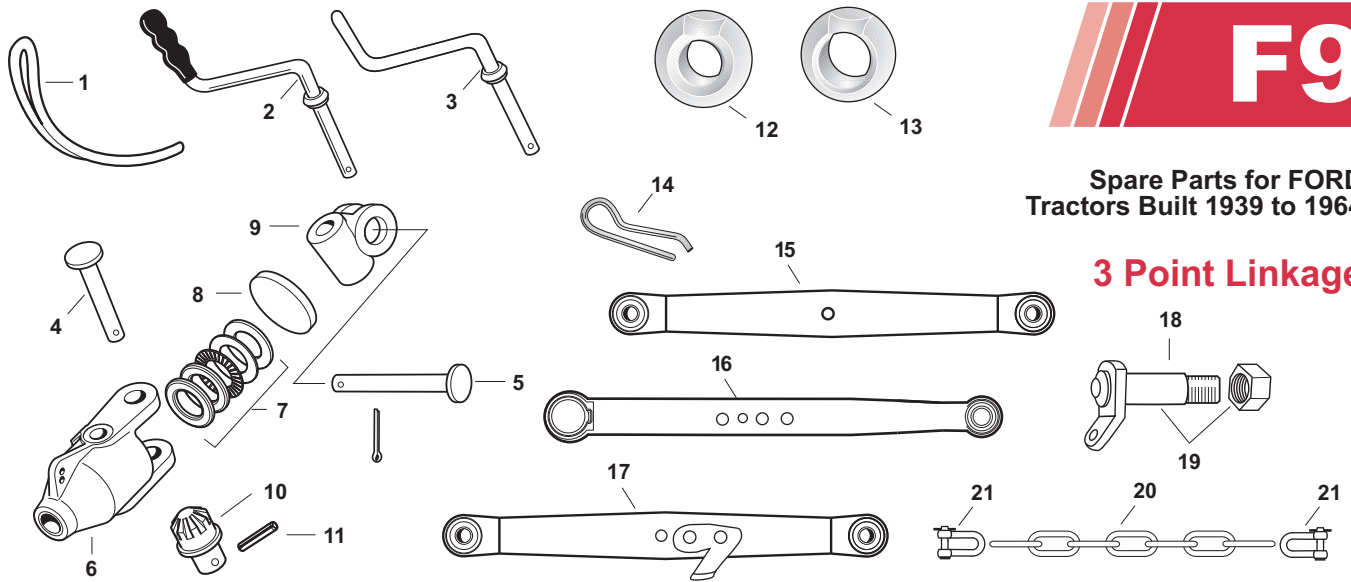

Spare Parts for FORD Tractors Built 1939 to 1964

3 Point Linkage

SPAREX No.	DESCRIPTION	EQUIVALENT	TRACTOR MODEL
1	S.00536 Retaining Clip		9N, 2N, 8N, NAA, Jubilee, 600, 700, 800, 900, 601, 701, 801, 901, 2000, 4000, Dexta, Super Dexta
2	S.65798 Handle	C5NN594E	9N, 2N, 8N, NAA, Jubilee, 600, 700, 800, 900, 601, 701, 801, 901, 2000, 4000, Dexta, Super Dexta
3	S.00225 Handle	957E594	9N, 2N, 8N, NAA, Jubilee, 600, 700, 800, 900, 601, 701, 801, 901, 2000, 4000, Dexta, Super Dexta
4	S.01640 Pin (5/8" X 2 15/16" Usable Lgth)	E27N995282	9N, 2N, 8N, NAA, Jubilee, 600, 700, 800, 900, 601, 701, 801, 901, 2000, 4000, Dexta, Super Dexta, Fordson Major, Power Major, Super Major
5	S.61556 Pin (5/8" X 3 1/2" Usable Lgth)		9N, 2N, 8N, NAA, Jubilee, 600, 700, 800, 900, 601, 701, 801, 901, 2000, 4000, Dexta, Super Dexta, Fordson Major, Power Major, Super Major
6	S.00541 Leveling Box Housing	C5NN565C	9N, 2N, 8N, NAA, Jubilee, 600, 700, 800, 900, 601, 701, 801, 901, 2000, 4000, Dexta, Super Dexta
7	S.00537 Leveling Box Bearing	957E554B	9N, 2N, 8N, NAA, Jubilee, 600, 700, 800, 900, 601, 701, 801, 901, 2000, 4000, Dexta, Super Dexta
8	S.00538 Core Plug	74127S	9N, 2N, 8N, NAA, Jubilee, 600, 700, 800, 900, 601, 701, 801, 901, 2000, 4000, Dexta, Super Dexta
9	S.01796 Knuckle	957E556	9N, 2N, 8N, NAA, Jubilee, 600, 700, 800, 900, 601, 701, 801, 901, 2000, 4000, Dexta, Super Dexta, Fordson Major, Power Major, Super Major
10	S.03213 Gear	C7NN568C	9N, 2N, 8N, NAA, Jubilee, 600, 700, 800, 900, 601, 701, 801, 901, 2000, 4000, Dexta, Super Dexta
11	S.01115 Roll Pin (3/16" x 3/4")	305061S2	9N, 2N, 8N, NAA, Jubilee, 600, 700, 800, 900, 601, 701, 801, 901, 2000, 4000, Dexta, Super Dexta
12	S.01728 Ball - Cat. I		Dexta, Super Dexta (Fits S.15177 Arm Only)
13	S.01729 Ball - Cat. II		Dexta, Super Dexta (Fits S.15177 Arm Only)
14	S.01730 Retaining Clip		Dexta, Super Dexta (Fits S.15177 Arm Only)
15	S.60450 Lift Arm - RH & LH	9N555B	9N, 2N, 8N, NAA, Jubilee
16	S.15177 Lift Arm - RH & LH (Dual Category)	960E555	Dexta, Super Dexta (Replacement - Not Original Cat 1 or 2 Ball & Clip not included)
17	S.61415 Lift Arm - RH	D0NN555D	600, 700, 800, 900, 601, 701, 801, 901, 2000, 4000
17	S.61416 Lift Arm - LH	D0NN555C	600, 700, 800, 900, 601, 701, 801, 901, 2000, 4000
18	S.60158 Eyelet	NCB660A	9N, 2N, 8N, NAA, Jubilee
19	S.61019 Eyelet with Nut	NCB660A	9N, 2N, 8N, NAA, Jubilee
20	S.00066 Check Chain (Chain Only)		9N, 2N, 8N, NAA, Jubilee, 600, 700, 800, 900, 601, 701, 801, 901, 2000, 4000
21	S.01412 Clevis (5/16" Pin)	APN582A FP165	Same as Above