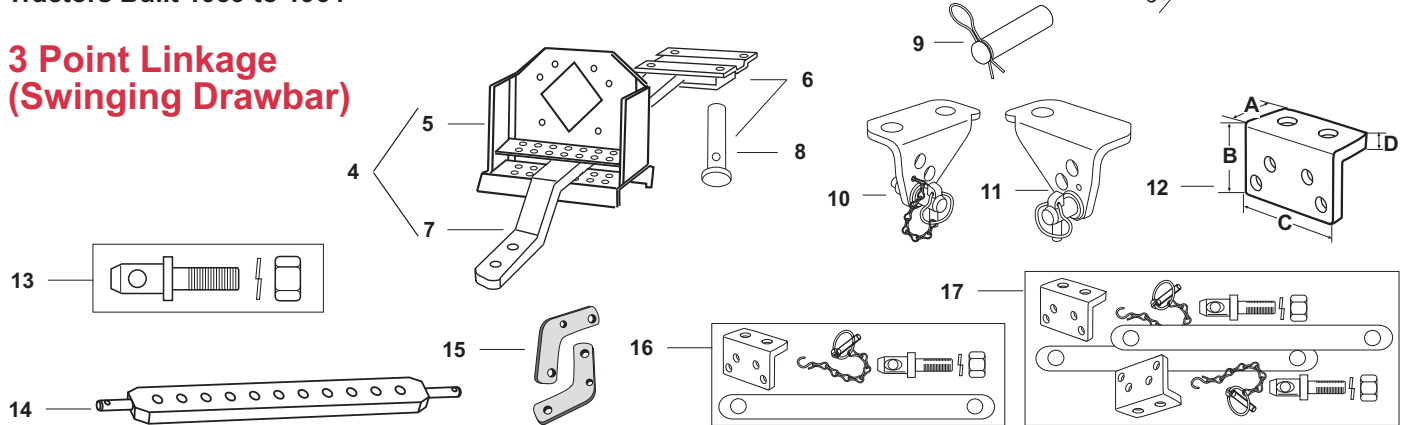

Spare Parts for FORD Tractors Built 1939 to 1964

3 Point Linkage (Swinging Drawbar)

SPAREX No.	DESCRIPTION	EQUIVALENT	TRACTOR MODEL
1	S.60455 Stay Strap - Lower	9N5375	9N, 2N, 8N, NAA, Jubilee, 600, 700, 800, 900, 601, 701, 801, 901, 2000, 4000, Dexta, Super Dexta
2	S.60460 Stay Strap - Upper	9N5374	9N, 2N, 8N, NAA, Jubilee, 600, 700, 800, 900, 601, 701, 801, 901, 2000, 4000, Dexta, Super Dexta
3	S.00177 Stabilizer Bar	230042	9N, 2N, 8N, NAA, Jubilee, 600, 800, 601, 801, 2000, 4000 (Except Rowcrop)
4	S.60270 Swinging Drawbar Kit		8N, NAA, Jubilee, 600, 601, 2000 (Except Rowcrop)
4	S.60597 Swinging Drawbar Kit		800, 801, 4000 (Except Rowcrop)
5	S.60272 Hanger	NCA809A	8N, NAA, Jubilee, 600, 601, 2000 (Except Rowcrop)
5	S.60596 Hanger	NDA809A	800, 801, 4000 (Except Rowcrop)
6	S.61371 Clevis Assembly with Pin	NCA803B	8N, NAA, Jubilee, 600, 800, 601, 801, 2000, 4000 (Except Rowcrop)
7	S.60271 Drawbar	C0NN805F	8N, NAA, Jubilee, 600, 800, 601, 801, 2000, 4000 (Except Rowcrop)
8	S.61317 Drawbar Pin & Clip (Aftermarket Style)		S.60270 & S.60597
9	S.17726 Drawbar Pin & Clip (Original Style)	CBPN804A	NAA, Jubilee, 600, 700, 800, 900, 601, 701, 801, 901, 2000, 4000
10	S.00160 Stabilizer Bracket w/ Pin - LH	C5NN928D	9N, 2N, 8N, NAA, Jubilee, 600, 800, 601, 801, 2000, 4000, Dexta, Super Dexta (Except Rowcrop)
11	S.00161 Stabilizer Bracket w/ Pin - RH	C5NN928D	9N, 2N, 8N, NAA, Jubilee, 600, 800, 601, 801, 2000, 4000, Dexta, Super Dexta (Except Rowcrop)
12	S.42816 Stabilizer Bracket A=2 1/2", B=3 1/2", C=6 11/16, D=25/64"	231254	9N, 2N, 8N, NAA, Jubilee, 600, 700, 800, 601, 701, 801, 2000, 4000 (Except Rowcrop), Dexta, Super Dexta
13	S.00169 Stabilizer Pin	C5NNA889A	9N, 2N, 8N, NAA, Jubilee, 600, 800, 601, 801, 2000, 4000 (Except Rowcrop), Dexta, Super Dexta
14	S.00121C Drawbar - Cat 1	9N5182A	9N, 2N, 8N, 600, 700, 800, 900, 601, 701, 801, 901, 2000, 4000, Dexta, Super Dexta
15	S.66512 Check Chain Anchor - RH	957E596	9N, 2N, 8N, NAA, Jubilee, 600, 800, 601, 801, 2000, 4000 (Except Rowcrop), Dexta, Super Dexta
15	S.66511 Check Chain Anchor - LH	957E597	9N, 2N, 8N, NAA, Jubilee, 600, 800, 601, 801, 2000, 4000 (Except Rowcrop), Dexta, Super Dexta
16	S.42842 Stabilizer Kit - 1 Side		9N, 2N, 8N, NAA, 600, 800, 601, 801, 2000, 4000 (Except Rowcrop)
17	S.42841 Complete Stabilizer Kit - 2 Sides		9N, 2N, 8N, NAA, 600, 800, 601, 801, 2000, 4000 (Except Rowcrop)