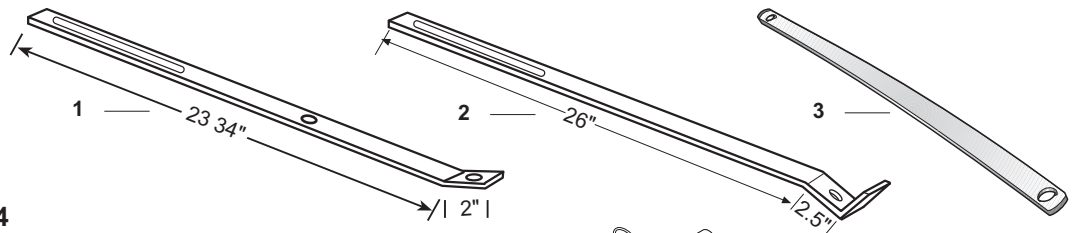

Spare Parts for FORD Tractors Built 1939 to 1964

3 Point Linkage (Swinging Drawbar)