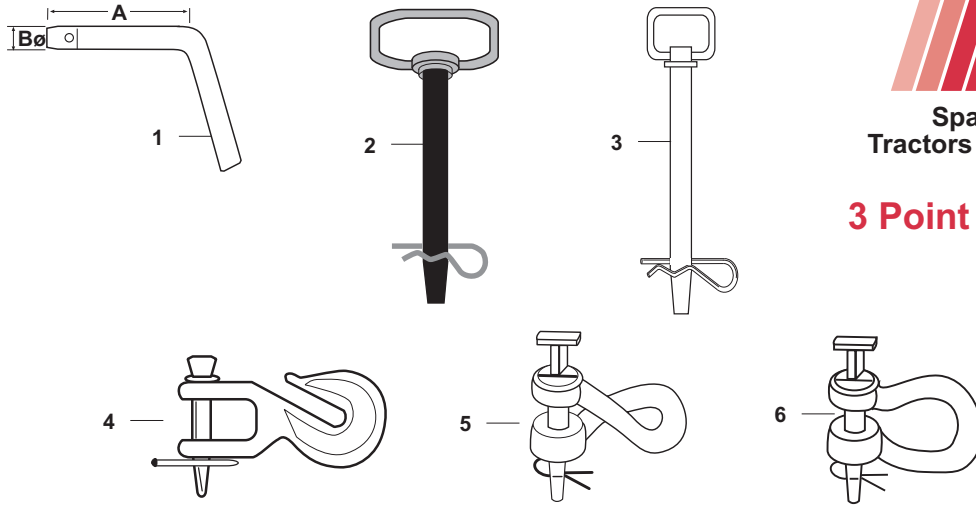

3 Point Linkage Pins

SPAREX No.	DESCRIPTION	EQUIVALENT	TRACTOR MODEL
1	S.52096 Bent Hitch Pin - A=3", B=1/2"		
1	S.52097 Bent Hitch Pin - A=3", B=5/8"		
1	S.52098 Bent Hitch Pin - A=3 1/2", B=3/4"		
2	S.52080 Red Handle Hitch Pins - 1/2"Ø x 3 5/8"		
2	S.52081 Red Handle Hitch Pins - 5/8"Ø x 4"		
2	S.52082 Red Handle Hitch Pins - 5/8"Ø x 5 1/2"		
2	S.52083 Red Handle Hitch Pins - 3/4"Ø x 4"		
2	S.52084 Red Handle Hitch Pins - 3/4"Ø x 6 1/2"		
2	S.52085 Red Handle Hitch Pins - 7/8"Ø x 6 1/2"		
2	S.52086 Red Handle Hitch Pins - 1"Ø x 7 1/2"		
2	S.52087 Red Handle Hitch Pins - 1 1/8"Ø x 8 1/2"		
2	S.52088 Red Handle Hitch Pins - 1 1/4"Ø x 8 1/2"		
2	S.52089 Red Handle Hitch Pins - 1 1/2"Ø x 8 1/2"		
3	S.52093 Hitch Pins - Economy - 1/2"Ø x 4 1/4"		
3	S.52094 Hitch Pins - Economy - 5/8"Ø x 4 1/4"		
3	S.52095 Hitch Pins - Economy - 5/8"Ø x 6 1/4"		
3	S.03015 Hitch Pins - Economy - 3/4"Ø x 4 1/4"		
3	S.03013 Hitch Pins - Economy - 3/4"Ø x 6 1/4"		
3	S.03014 Hitch Pins - Economy - 7/8"Ø x 6 1/4"		
3	S.15165 Hitch Pins - Economy - 1"Ø x 6 1/4"		
3	S.15201 Hitch Pins - Economy - 1"Ø x 7 1/4"		
3	S.15167 Hitch Pins - Economy - 1 1/8"Ø x 6 1/4"		
3	S.15169 Hitch Pins - Economy - 1 1/4"Ø x 6 1/4"		
4	S.52090 Drawbar Hook - Includes 3/4" T-Pin		Drawbars up to 1 1/4" Thick
5	S.61369 Clevis - Twist - 5/8" Pin, 3/4" Clevis		
5	S.52657 Clevis - Twist - 3/4" Pin, 7/8" Clevis		
6	S.52656 Clevis - Straight - 3/4" Pin, 7/8" Clevis		

Please see Index for alternative O.E. part numbers.

These parts are Sparex parts and are not manufactured by the Original Equipment Manufacturer. Original Equipment Manufacturer names, part numbers and descriptions are quoted for reference purposes only.