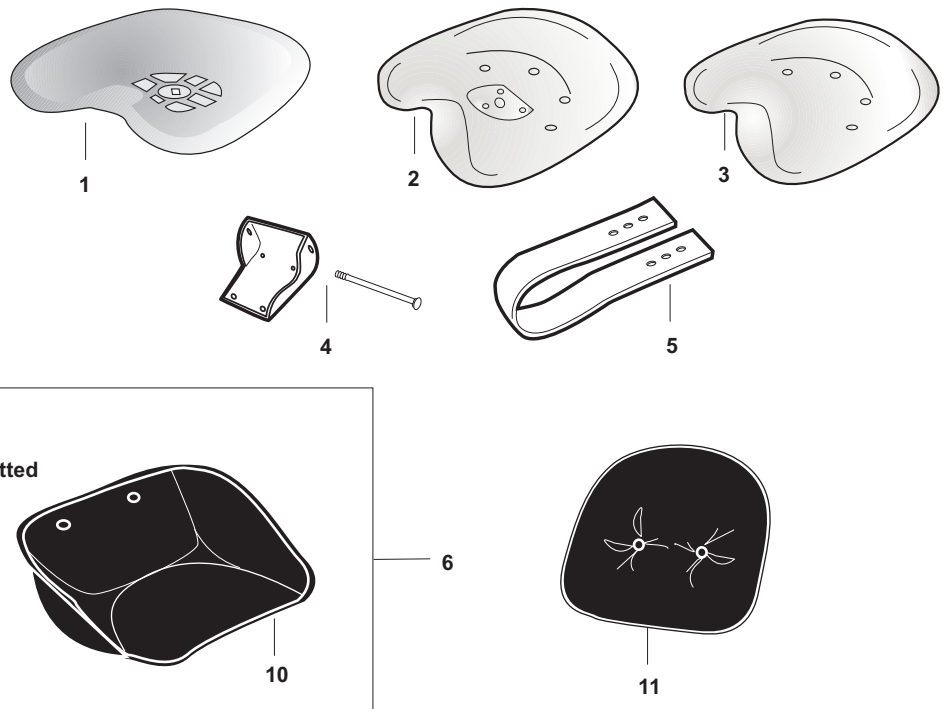

## Seats and Related Components

Page No.

1

Seats and Related Components

## Sparex Replacement Spare Parts - Ferguson

### Seats and Related Components

SPAREX No.	DESCRIPTION	EQUIVALENT	TRACTOR MODEL
1	<b>S.71478</b> Shallow Seat Pan (9/16" Square Hole)		<b>Universal</b>
2	<b>S.61598</b> Deep Dish Seat Pan (9/16" Square Hole)	825577M91	<b>TE20, TEA20, TEF20</b>
3	<b>S.61599</b> Flip-over Seat Pan	181330M91	<b>TE20, TEA20, TO35, FE35, F40</b>
4	<b>S.61557</b> Hinge & Bolt - Flip-over Seat	181322M1	<b>TE20, TEA20, TO35, F40</b>
5	<b>S.61516</b> Seat Spring (Use w/ S.71478, S.61598)	825608M1	<b>TE20, TEA20, TEF20</b>
6	<b>S.61390</b> Seat Pan w/ Cushion & Backrest - Grey Cushions Backrest Slotted for Adjustment		<b>(TE20, TEA20, TEF20, TO20, TO30, TO35, FE35, F40 w/ Optional Deluxe Seat)</b>
6	<b>S.43234</b> Seat Pan w/ Cushion & Backrest - Black Cushions Backrest Slotted for Adjustment		<b>(TE20, TEA20, TEF20, TO20, TO30, TO35, FE35, F40 w/ Optional Deluxe Seat)</b>
7	<b>S.00611</b> Backrest - Grey Backrest Slotted for Adjustment		<b>(TE20, TEA20, TEF20, TO20, TO30, TO35, FE35, F40 w/ Optional Deluxe Seat)</b>
8	<b>S.00612</b> Seat Cushion - Grey		<b>(TE20, TEA20, TEF20, TO20, TO30, TO35, FE35, F40 w/ Optional Deluxe Seat)</b>
9	<b>S.00610</b> Backrest & Cushion Assembly - Grey		<b>(TE20, TEA20, TEF20, TO20, TO30, TO35, FE35, F40 w/ Optional Deluxe Seat)</b>
9	<b>S.43096</b> Backrest & Cushion Assembly - Black		<b>(TE20, TEA20, TEF20, TO20, TO30, TO35, FE35, F40 w/ Optional Deluxe Seat)</b>
10	<b>S.61144</b> Metal Seat Pan - Black Primer	181313M93	<b>Universal</b>
11	<b>S.52666</b> Vinyl Seal Cushion - Black - Solid Foam (19")		<b>Universal - Fits: S.71478, S.61598, S.61599</b>