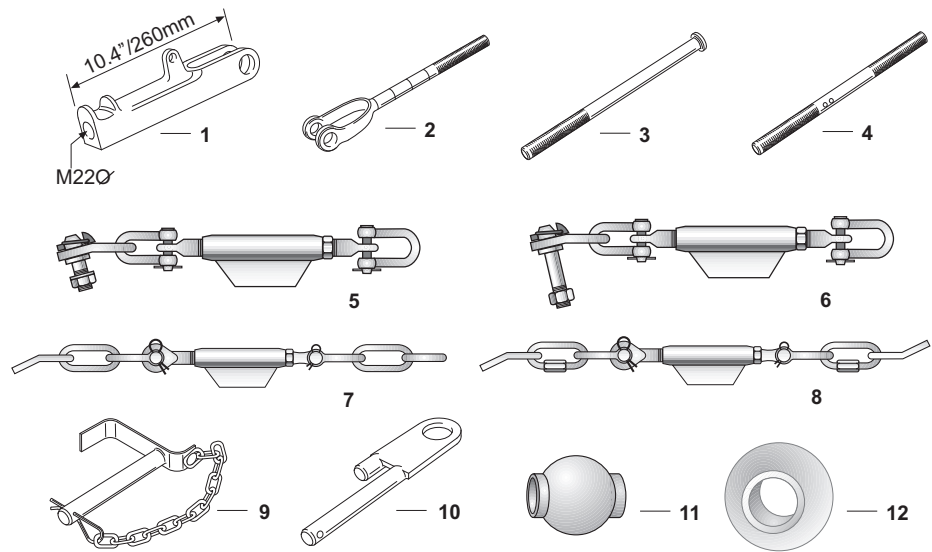

DZ9

Spare Parts for DEUTZ & DEUTZ/ALLIS Tractors

Three Point Linkage

SPAREX No.	DESCRIPTION	EQUIVALENT	TRACTOR MODEL
1	S.15220 Fork - Leveling Box - 16mm Hole	430 3483	D3006, D4006, D4506
1	S.15269 Fork - Leveling Box - 20mm Hole	430 3484	D5206, D6206, D5806, D7206
2	S.15221 Rod - Leveling Yoke Yoke Length - 510mm Thread Length - 175mm	340 1443	D5506, D6006, D6206, D6806, D7206
2	S.15270 Rod - Leveling Yoke Yoke Length - 450mm Thread Length - 197mm	230 5301	D3006, D4006, D4506, D5206, D5506
3	S.15460 Shaft - Leveling Box Shaft Length - 368mm Thread Length - 180mm	231 2111 430 1496	D3006, D4006, D4506, D5206
3	S.15461 Shaft - Leveling Box Shaft Length - 438mm Thread Length - 175mm	231 4820 430 1477	D6206, D6806, D7206
4	S.15425 Shaft - Leveling Box Shaft Length - 416mm Thread Length LH - 140mm Thread Length RH - 149mm	430 8246	DX90, DX110-76, DX120, DX6.30, 7110
4	S.17681 Shaft - Leveling Box Shaft Length - 419.10mm Thread Length LH - 132.50mm Thread Length RH - 136.50mm	431 4512	D6806 > D7807C series applications
4	S.17680 Shaft - Leveling Box Shaft Length - 482.60mm Thread Length LH - 130.20mm Thread Length RH - 130.20mm	433 9650	7085, DX4.70 prior to: S.N. 7434/3421, 7435/4539
5	S.30330 Stabilizer Assembly	340 0338 4365152	D5, 6240VC
6	S.30331 Stabilizer Assembly	4365152	D2506, D3006, D4006, D4506, D5006, D5206, D5506, 6035, 6240VC, D4507, D5207
7	S.30332 Stabilizer Assembly	238 0526 4365090	6206, 6260VC, 6260SC, DX3.50SC
8	S.30333 Stabilizer Assembly	232 6736	D6006, D6806, D7206
9	S.15977 Top Link Pin & Chain Cat I	347 1270	D3006, D4006, D4506, D5206, D5506, D6206, D4507, D5207, D6207, D6507, D6507C, 6240VC, 6250VC, 6250V, 6250F, 6275F, 6260VC, 6260SC, DX3.30VC, DX3.50VF, DX3.50SC
10	S.15976 Top Link Pin Cat II	340 1450	D6006, D6806, D7206, D8006, D10006, D13006, D7007, D7007C, D7207, D7807, D7807C, 7085, 6265VC, 6265SC, 6275VC, 6275SC, 6265VC, 6275VC, 6275SC, DX3.70VC, DX3.70SC, DX3.90VC, DX3.90SC
11	S.11165 Lower Linkage Ball Cat I	230 6615	D5206, D5506, D6006, D6806, D7206, D5207, D7207, D7807, 6240VC, 6250VC, DX3.30VC, DX3.30VF, DX3.50VF
12	S.11166 Lower Linkage Ball Cat II	340 0600	Same as Above