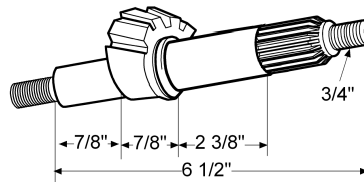

Fits: 235, 235H, 245H, 255

**S.70582**

**Steering Ball & Tube Kit (54 x 5.5mm Balls)**

Fits: 235

**S.70583**

**Steering Shaft Nut - 4 Teeth (without Ball & Tubes)**

Fits: 235

**S.60289**

**Glow Plug (A=3.37", B=.87", C=1.50", D=M10 x 1.25)**

Replaces: 1273118C1  
Fits: 234, 235, 244, 245, 254, 255, 265, 275

**S.70581**

**Steering Shaft & Ball Nut Assembly (Manual)**

Fits: 235 (S.57499 Steering Gear box)

**S.66828**

**Steering Sector Gear (5 Tooth, 15/16-1" Tapered, 36 Splines)**

Fits: 235 (S.57499 Steering Gear box)

**S.70528**

**Pressure Plate (8" Dia)**

Replaces: 127254C1  
Fits: 234, 245, 254, 255, 265