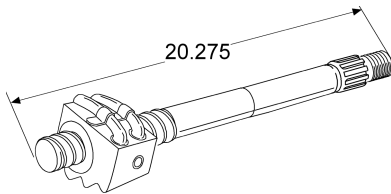

Fits: 235, 235H, 245H, 255

**S.70582**

**Steering Ball & Tube Kit (54 x 5.5mm Balls)**

Fits: 235

**S.70583**

**Steering Shaft Nut - 4 Teeth (without Ball & Tubes)**

Fits: 235

**S.60289**

**Glow Plug (A=3.37", B=.87", C=1.50", D=M10 x 1.25)**

Replaces: 1273118C1  
Fits: 234, 235, 244, 245, 254, 255, 265, 275

**S.70581**

**Steering Shaft & Ball Nut Assembly (Manual)**

Fits: 235 (S.57499 Steering Gear box)

**S.66828**

**Steering Sector Gear (5 Tooth, 15/16-1" Tapered, 36 Splines)**

Fits: 235 (S.57499 Steering Gear box)

**S.70528**

**Pressure Plate (8" Dia)**

Replaces: 127254C1  
Fits: 234, 245, 254, 255, 265