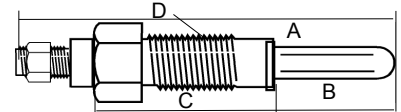

Fits: 235, 235H, 245H, 255

**S.70582**

**Steering Ball & Tube Kit (54 x 5.5mm Balls)**

Fits: 235

**S.70583**

**Steering Shaft Nut - 4 Teeth (without Ball & Tubes)**

Fits: 235

**S.60289**

**Glow Plug (A=3.37", B=.87", C=1.50", D=M10 x 1.25)**

Replaces: 1273118C1  
Fits: 234, 235, 244, 245, 254, 255, 265, 275

**S.70581**

**Steering Shaft & Ball Nut Assembly (Manual)**

Fits: 235 (S.57499 Steering Gear box)

**S.66828**

**Steering Sector Gear (5 Tooth, 15/16-1" Tapered, 36 Splines)**

Fits: 235 (S.57499 Steering Gear box)

**S.70528**

**Pressure Plate (8" Dia)**

Replaces: 127254C1  
Fits: 234, 245, 254, 255, 265