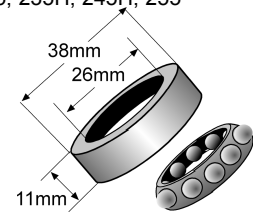

**S.57499**

**Steering Gear Assembly**

Replaces: 99327C1  
Fits: 235, 235H, 245H, 255

**S.70612**

**Steering Gear Shim Pack (Ax6, Bx2, Cx6)**

Not all parts used

**S.70572**

**Steering Shaft Bearing - Upper/Lower**

Fits: 235, 235H, 245H, 255

**S.70582**

**Steering Ball & Tube Kit (54 x 5.5mm Balls)**

Fits: 235

**S.70583**

**Steering Shaft Nut - 4 Teeth (without Ball & Tubes)**

Fits: 235

**S.60289**

**Glow Plug (A=3.37", B=.87", C=1.50", D=M10 x 1.25)**

Replaces: 1273118C1  
Fits: 234, 235, 244, 245, 254, 255, 265, 275

**S.70581**

**Steering Shaft & Ball Nut Assembly (Manual)**

Fits: 235 (S.57499 Steering Gear box)

**S.66828**

**Steering Sector Gear (5 Tooth, 15/16-1" Tapered, 36 Splines)**

Fits: 235 (S.57499 Steering Gear box)

**S.70528**

**Pressure Plate (8" Dia)**

Replaces: 127254C1  
Fits: 234, 245, 254, 255, 265